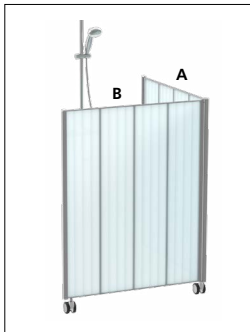

EasyClean

EasyClick

The pictures show the Silentia Shower Screen Double Right

Double Left

ART. NO.	LENGTH A LENGTH B	HEIGHT	WEIGHT	DIMENSIONS FOLDED	
				DEPTH	WIDTH
6183-LS	2'4"	4'3"	22 lbs	2"	2'6"
6283-LS	2'4"	4'11"	24 lbs	2"	2'6"
6383-LS	2'4"	5'7"	26 lbs	2"	2'6"
6184-LS	3'1"	4'3"	24 lbs	2"	3'3"
6284-LS	3'1"	4'11"	28 lbs	2"	3'3"
6384-LS	3'1"	5'7"	34 lbs	2"	3'3"
6185-LS	3'9"	4'3"	30 lbs	2"	4'
6285-LS	3'9"	4'11"	36 lbs	2"	4'
6385-LS	3'9"	5'7"	40 lbs	2"	4'

Single

ART. NO.	LENGTH	HEIGHT	WEIGHT	DIMENSIONS	
				DEPTH	WIDTH
6183-S	2'4"	4'3"	11 lbs	1"	2'6"
6283-S	2'4"	4'11"	12 lbs	1"	2'6"
6383-S	2'4"	5'7"	13 lbs	1"	2'6"
6184-S	3'1"	4'3"	12 lbs	1"	3'3"
6284-S	3'1"	4'11"	14 lbs	1"	3'3"
6384-S	3'1"	5'7"	17 lbs	1"	3'3"
6185-S	3'9"	4'3"	15 lbs	1"	4'
6285-S	3'9"	4'11"	18 lbs	1"	4'
6385-S	3'9"	5'7"	20 lbs	1"	4'

Double Right

ART. NO.	LENGTH A LENGTH B	HEIGHT	WEIGHT	DIMENSIONS FOLDED	
				DEPTH	WIDTH
6183-RS	2'4"	4'3"	22 lbs	2"	2'6"
6283-RS	2'4"	4'11"	24 lbs	2"	2'6"
6383-RS	2'4"	5'7"	26 lbs	2"	2'6"
6184-RS	3'1"	4'3"	24 lbs	2"	3'3"
6284-RS	3'1"	4'11"	28 lbs	2"	3'3"
6384-RS	3'1"	5'7"	34 lbs	2"	3'3"
6185-RS	3'9"	4'3"	30 lbs	2"	4'
6285-RS	3'9"	4'11"	36 lbs	2"	4'
6385-RS	3'9"	5'7"	40 lbs	2"	4'