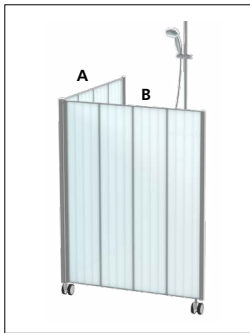

EasyClean

EasyClick

The pictures show the Silentia Shower Screen Double Right

Double Left

ART. NO.	LENGTH A LENGTH B	HEIGHT	WEIGHT	DIMENSIONS FOLDED	
				DEPTH	WIDTH
6183-LS	2'4"	4'3"	22 lbs	2"	2'6"
6283-LS	2'4"	4'11"	24 lbs	2"	2'6"
6383-LS	2'4"	5'7"	26 lbs	2"	2'6"
6184-LS	3'1"	4'3"	24 lbs	2"	3'3"
6284-LS	3'1"	4'11"	28 lbs	2"	3'3"
6384-LS	3'1"	5'7"	34 lbs	2"	3'3"
6185-LS	3'9"	4'3"	30 lbs	2"	4'
6285-LS	3'9"	4'11"	36 lbs	2"	4'
6385-LS	3'9"	5'7"	40 lbs	2"	4'

Single

ART. NO.	LENGTH	HEIGHT	WEIGHT	DIMENSIONS	
				DEPTH	WIDTH
6183-S	2'4"	4'3"	11 lbs	1"	2'6"
6283-S	2'4"	4'11"	12 lbs	1"	2'6"
6383-S	2'4"	5'7"	13 lbs	1"	2'6"
6184-S	3'1"	4'3"	12 lbs	1"	3'3"
6284-S	3'1"	4'11"	14 lbs	1"	3'3"
6384-S	3'1"	5'7"	17 lbs	1"	3'3"
6185-S	3'9"	4'3"	15 lbs	1"	4'
6285-S	3'9"	4'11"	18 lbs	1"	4'
6385-S	3'9"	5'7"	20 lbs	1"	4'

Double Right

ART. NO.	LENGTH A LENGTH B	HEIGHT	WEIGHT	DIMENSIONS FOLDED	
				DEPTH	WIDTH
6183-RS	2'4"	4'3"	22 lbs	2"	2'6"
6283-RS	2'4"	4'11"	24 lbs	2"	2'6"
6383-RS	2'4"	5'7"	26 lbs	2"	2'6"
6184-RS	3'1"	4'3"	24 lbs	2"	3'3"
6284-RS	3'1"	4'11"	28 lbs	2"	3'3"
6384-RS	3'1"	5'7"	34 lbs	2"	3'3"
6185-RS	3'9"	4'3"	30 lbs	2"	4'
6285-RS	3'9"	4'11"	36 lbs	2"	4'
6385-RS	3'9"	5'7"	40 lbs	2"	4'