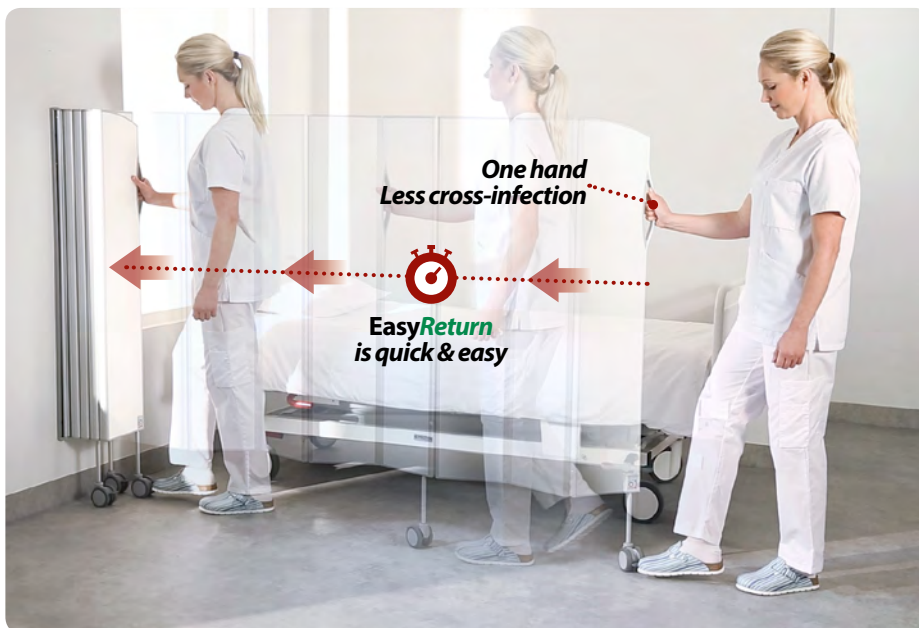

# Take it **Easy**<sup>TM</sup>

**3 easy and important facts to consider when comparing privacy screen systems**

## 1. **EasyReturn** Quick and easy to fold back

Lightweight material and a Built-In Memory for an easy and quick return to its original position

**The One Touch Point Handle means:**

- No need for hands to touch other surfaces when moving the screen
- Only one hand needs to be used which reduces cross-infection

## 2. **EasyClean** Optimises infection prevention

The Silentia Screen System meets strict hygiene requirements

- All surfaces are smooth and easy to reach
- All surfaces withstand disinfectants used in today's care situations

**All functions** are easy to reach from the front of both mobile screens.

**1** Push it up against the wall and lock the two front wheels

**2** Release the silicon cord

**3** Pull the screen out with one hand. This means less cross-infection